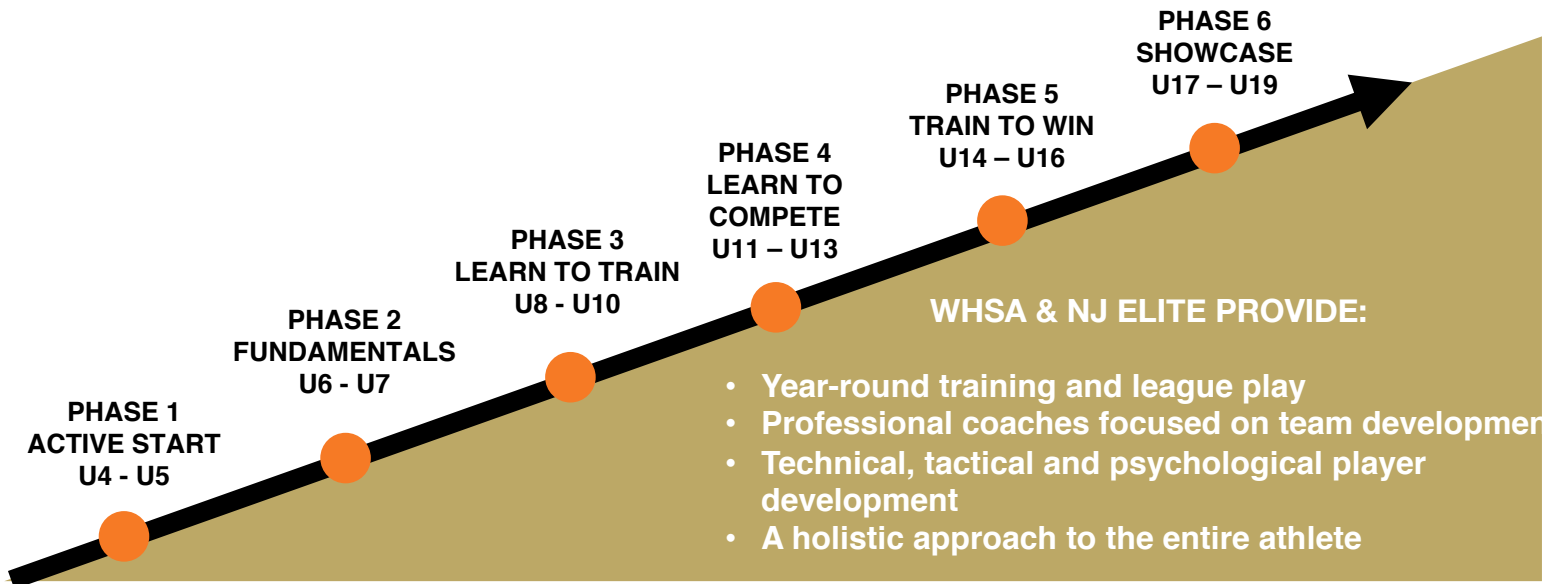

THE WHSA/NJ ELITE Player Development Pathway